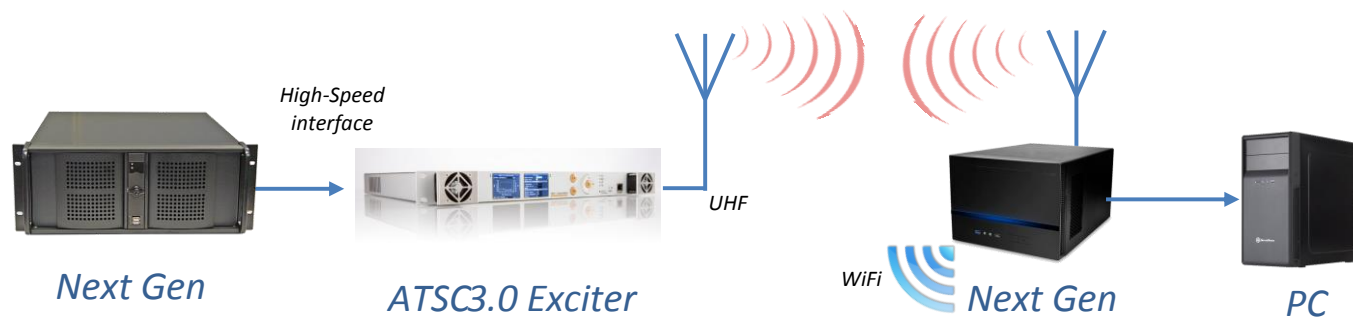

Transmission employs the ONE Media waveform generator (that will be integral to new broadcast transmitters) broadcasting UHDTV and HDTV content (courtesy of Technicolor) coupled with a commercial ProTV exciter. For fixed reception to the large 65" television monitor, the associated set-top box receives an over-the-air signal and is connected to a prototype decoder, which, in turn, is wired to the Samsung, High Dynamic Range-capable TV monitor displaying high quality video content compressed with the most current ATSC-proposed MPEG HEVC standard.

To demonstrate mobile reception to a tablet and smart phone, the set-top box receiving the Next Gen over-the-air signal uses WiFi for the connection to the portable devices featuring local news and sports content. The compression standard is that currently used by broadcasters to stream their content over the Internet. Using WiFi demonstrates that the Next Gen platform can be deployed even before chipsets are integrated into receiver display devices (televisions) that, ultimately, will receive the over-the-air signal directly from broadcast towers.

Live ATSC 3.0 demonstration in Wynn Suite

Content Courtesy of
technicolor

4k UHD TV
Courtesy of

SAMSUNG

Next Gen
Media Server

- Video server
- ONE Media Gateway
- MAC
- PHY

ATSC3.0 Exciter

WiFi
Next Gen
Home Gateway
ONE Media
OPEN NETWORK ENABLED