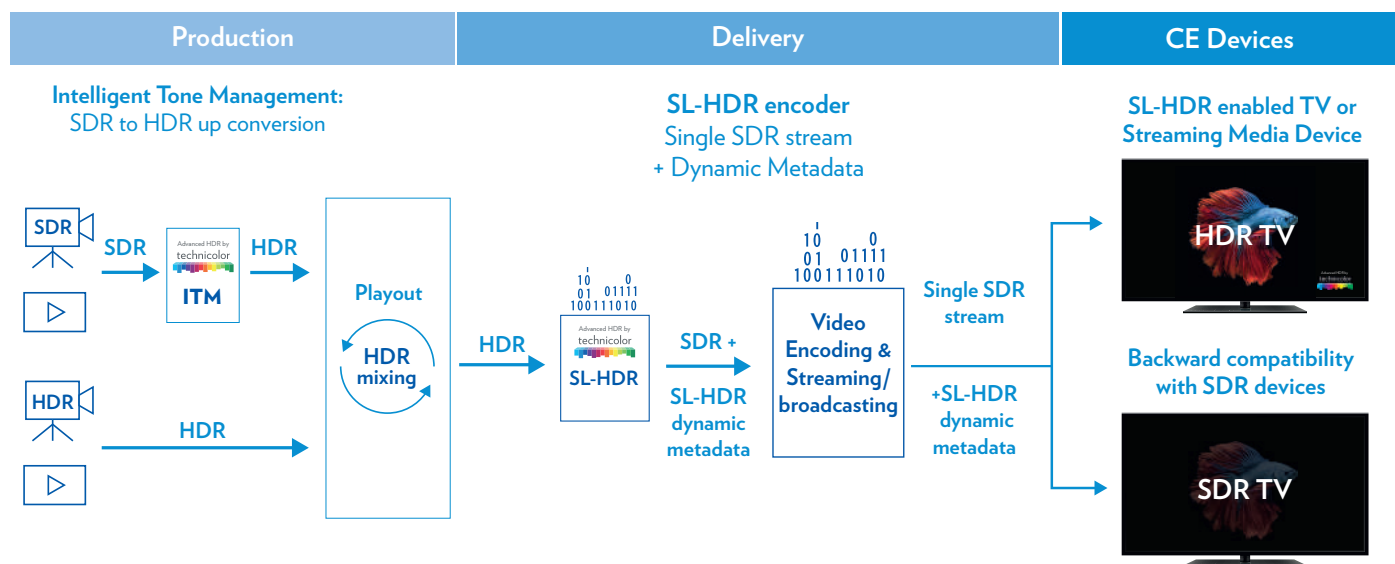

**The only solution that delivers uncompromised SDR backward compatibility,  
maintaining original artistic intent**

**Single stream combining SDR & HDR for Live Broadcast or OTT streaming  
with ETSI SL-HDR technology**

**Compliant with ATSC 3.0, SBTVD TV 2.5 and 3.0, DVB standards**

[www.advancedhdrbytechnicolor.com](http://www.advancedhdrbytechnicolor.com)

Advanced HDR by Technicolor is a collaboration between  
Philips, InterDigital and Technicolor

## Intelligent Tone Management & SL-HDR encoder

- SDR to HDR and HDR to SDR conversions with Dynamic Tone Mapping solutions.
- Real time, dynamic and “no compromise round-trip” solution for premium HDR and backward compatible SDR distribution through a single stream.
- Distinctive tuning capabilities that match the highest HDR video quality in live production workflows with graphics management and capture changing lighting conditions.
- ETSI SL-HDR encoding to transform HDR input streams into SDR/HDR-plus-metadata streams.

- **ETSI SL-HDR decoding** provides high-quality HDR images, adapted to match the display capabilities of the end device.
- SL-HDR features backward compatibility that allows consumers with SDR devices to enjoy the highest quality SDR viewing experience.